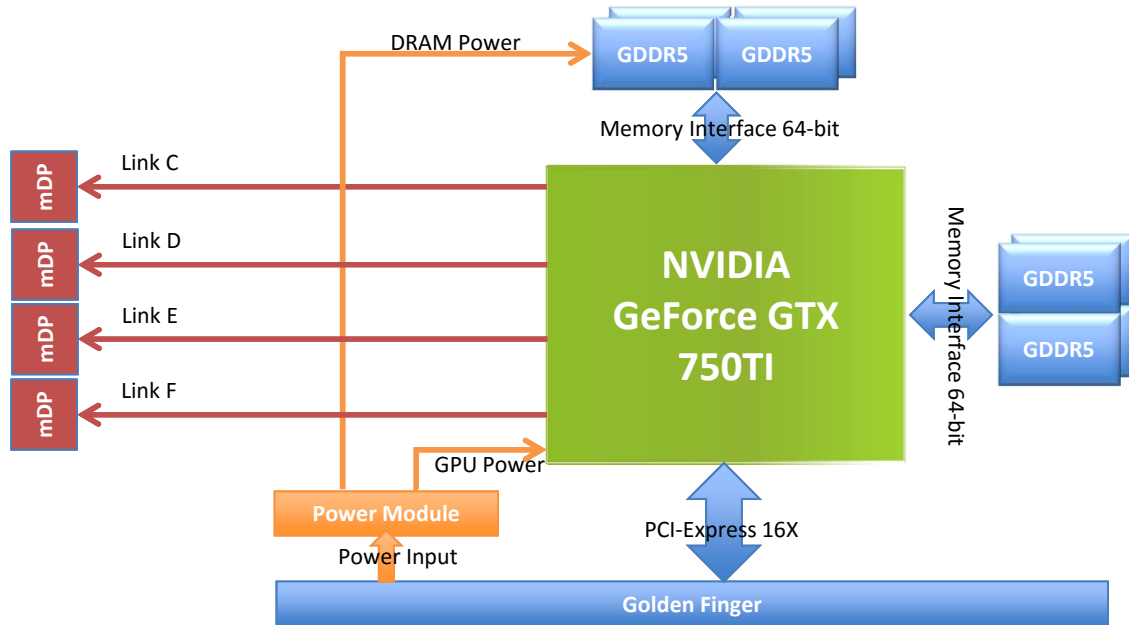

M4-M107mDP

Block Diagram