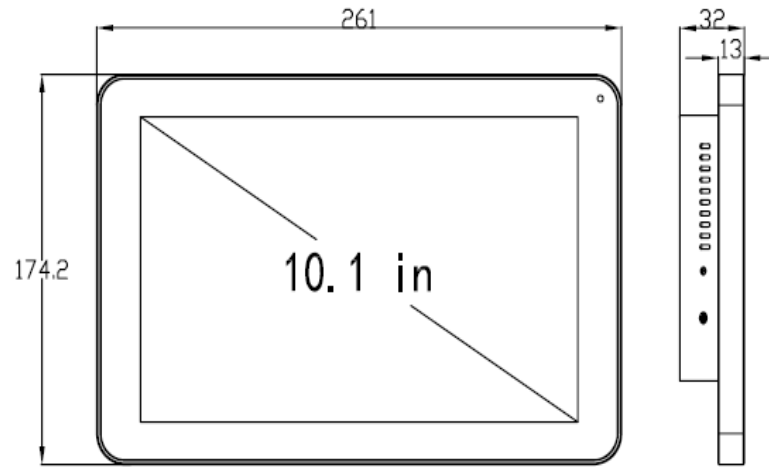

Tablette 10 pouces pour affichage dynamique

Tablette 10 Pouces, Android 6, Tactile Multipoint, VESA

Model#	Description
TABPLV10-2	10.1 inch digital signage with Android OS 6.0 with A64 quad core cpu, 1GB RAM, 8GB FLASH with 10.1 inch LCD panel, 1280x800 resolution, 85/85/85/85 viewing angle with VESA Wall mount bracket with WIFI with capacitive touch with RJ45,USB 2.0, MiniUSB, MicroSD with Power adaptor AC 110V-240V with Metal case with Metal cable holder

Panel	Screen size	10.1 inch
	Max resolution	1280*800
	Viewing Angle	85/85/85/85
	ColourBrightness	16.7M
	Contrast Ratio	500:1
	Brightness	350cd/m ²
	Aspect Ratio	16: 10
	Response time	5ms
	Input power	3W
Audio	Built-in stereo speakers	3W*2
Power	Power input	AC100-240V(power adaptor)
System	CPU	All Winner A64 quad core Cortex-A9 1.6G Hz
	RAM	1GB
	Internal Memory	8GB
Operation System	Operation System	Android 6.0
	Network	Wi-Fi
Network	Ethernet	10/100M
	Interface	USB
RJ45		Ethernet x 1
MicroSD		MicroSD(TF) x 1
MiniUSB		MiniUSB x 1
Multimedia	Video	MPEG-1; MPEG-2; MPEG-4; H.264,VC1,RV etc support upto 1080p
	Picture	JPEG etc.
	Audio	MP3/WMA/ACC etc.

Image of detail

Please note All pictures above is only for reference, please make the object as the standard.

General information	Case Material	Metal case
	Case Color	Standard color: Black & Silver (Customized color upon request)
	Storage Temp	(-10 -- 50degree)
	Working Temp	(0 -- 40degree)
	Storage/Working Humidity	(10 -- 90%)
	Certificates	CE, FCC&Rohs
	Packing Weight	2.1kg